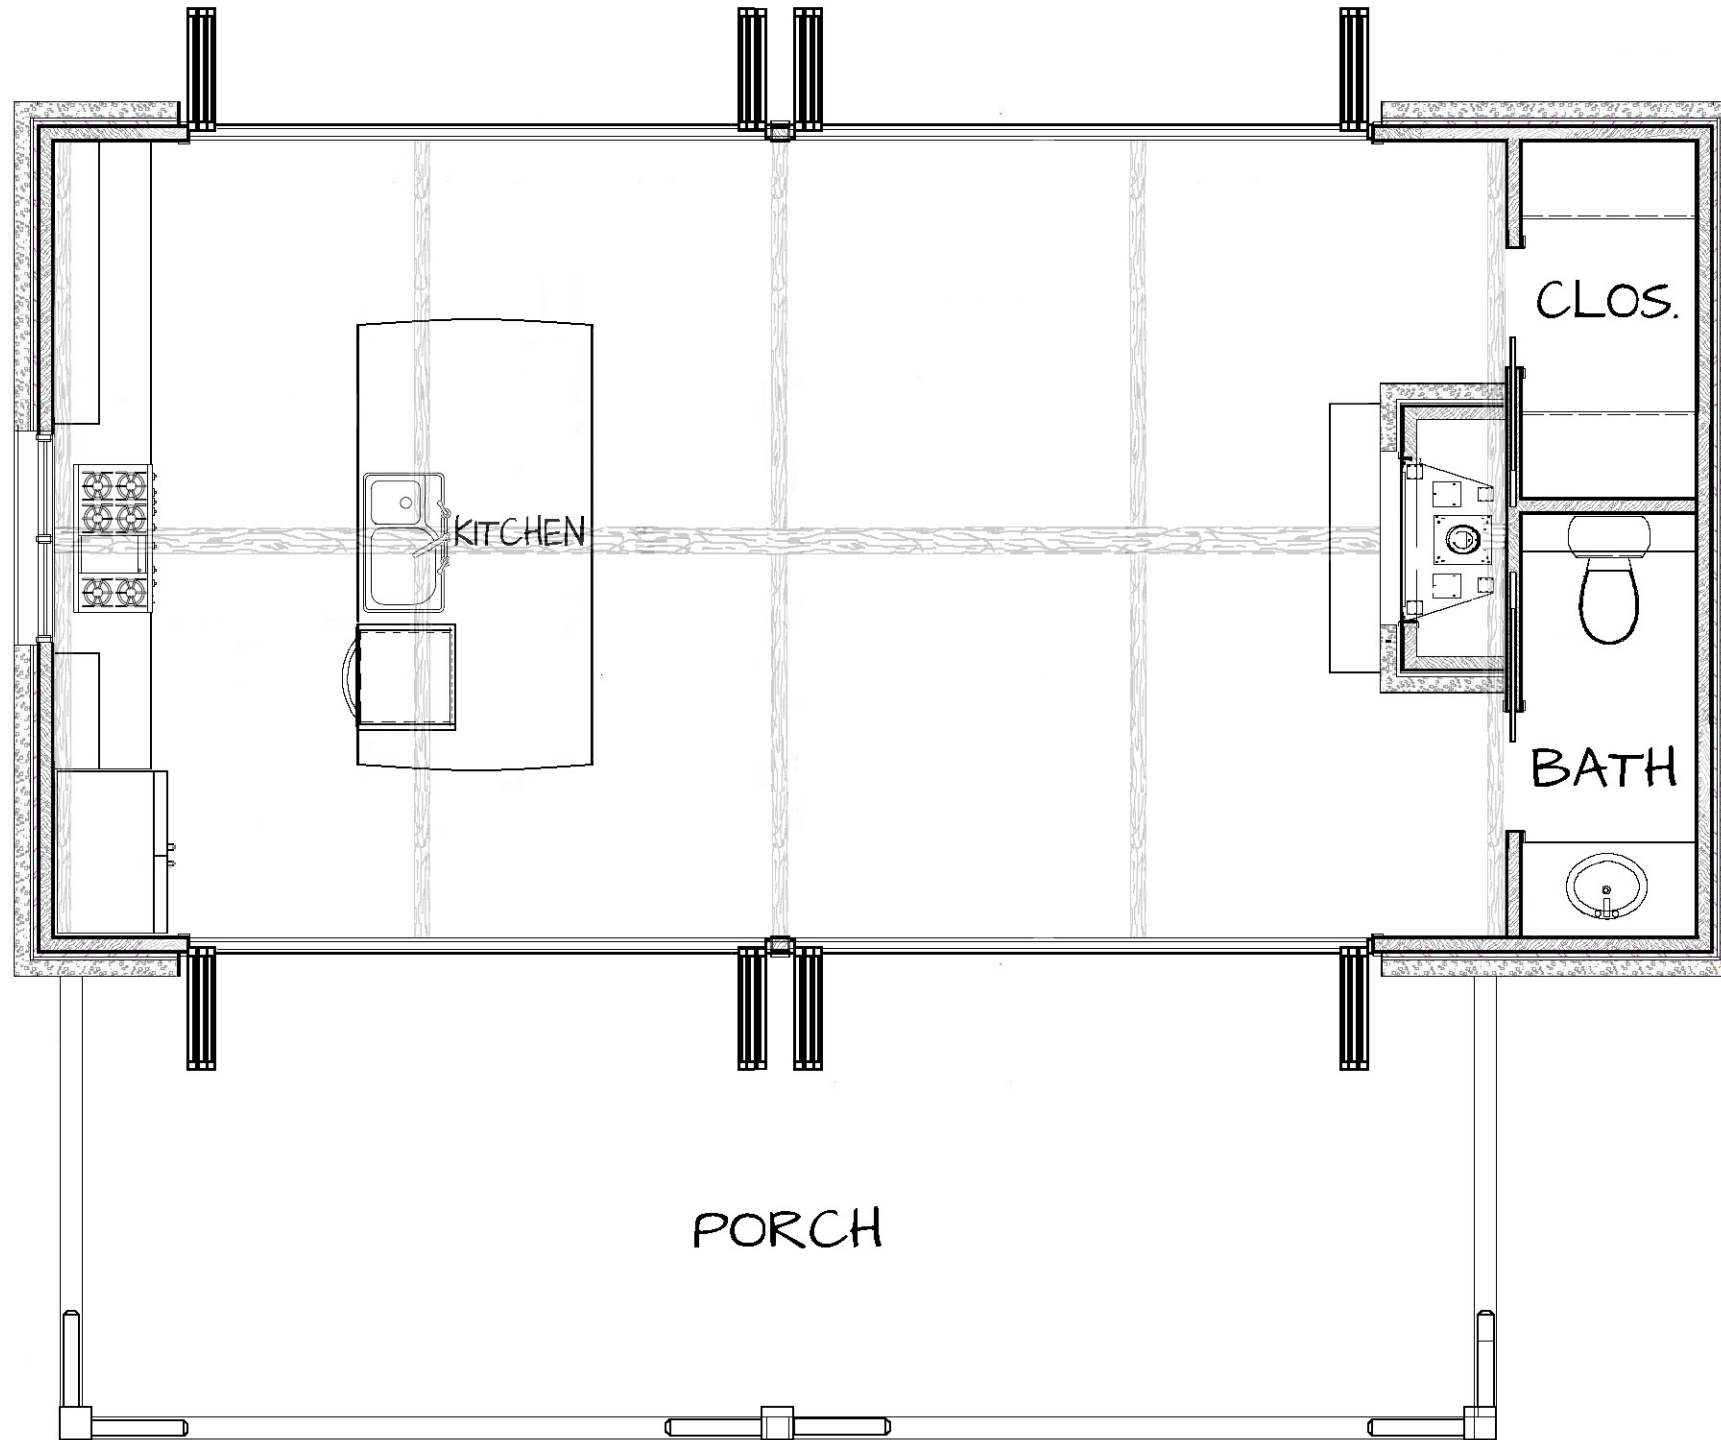

# CABANA/PARTY HOUSE

**1st FL FLOOR PLAN**  
SCALE: 1/4" = 1'-0"

PLAN NO.

**Texas Tiny Homes**

P.O. BOX 1015, GRANBURY TX 76048  
www.texasinyhomes.com

DATE  
01/21/16

SHEET NO.

**A**